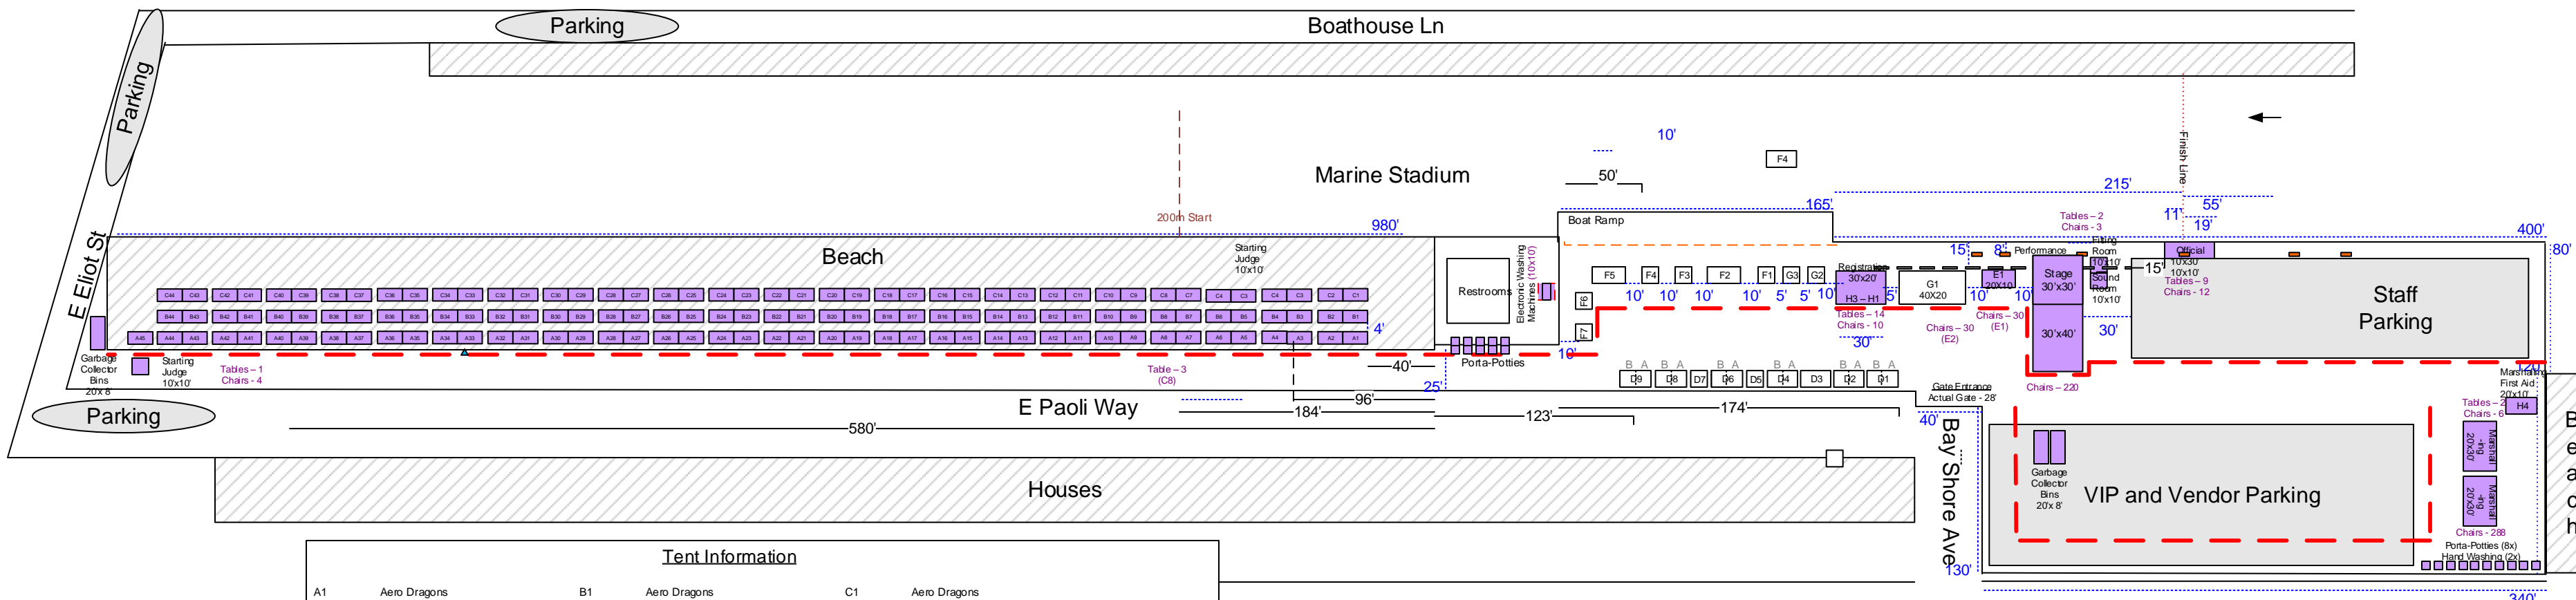

2017 Long Beach Dragon Boat Festival Map (7/29/2017 – 7/30/2017)

Tent Information			
A1	Aero Dragons	B1	Aero Dragons
A2	Fireballs (Elementary)	B2	Fireballs (Jr. High)
A3	Team Taiwan	B3	BlindStart
A4	Team Panda	B4	Team Panda
A5	Philippine DB Alliance	B5	CrAZy Cuddlesfish
A6	AZ Mongi-Monsoon	B6	AZ Gia Dragons
A7	Rogue Paddling Team	B7	SF Bay Area Dragons
A8	Rogue Paddling Team	B8	Electric Dragons
A9	Walnut Infniti	B9	Premio
A10	Premio	B10	Premio
A11	Blazing Paddles	B11	Blazing Paddles
A12	CCLS	B12	CCLS
A13	Galileo	B13	Galileo
A14	Oyster Point Dragons	B14	Oyster Point Dragons
A15	LARD	B15	Phoenix Desert Dragons
A16	LARD	B16	Water Ninjas
A17	KPD eLEMONators	B17	KP Dragonfit
A18	KPD eLEMONators	B18	SF Dragon Healers
A19	Riverside Surging Dragons	B19	Lowell HS
A20	Tetra Tech Dragonash Warriors	B20	Boston Scientific-Race Against Pain
A21	Max Storm Wave	B21	DragonMax
A22	Austin Coolers	B22	Philadelphia DBA
A23	Team DPW	B23	Team DPW
A24	Team DPW	B24	Team DPW
A25	Space Dragons	B25	Space Dragons
A26	Ripple Effect	B26	Ripple Effect
A27	SD West Coast Paddlers	B27	San Diego Dragon Boat Team
A28	X-Generals Fantastic 20	B28	X-Generals Avengers
A29	Central Coast Survive Oars	B29	CSULB DB
A30	Newport Aquatic Center	B30	Newport Aquatic Center
A31	UCI Elements	B31	LA Harbor Dragons
A32	Cal Dragon Boat	B32	UC San Diego
A33	SF Dragon Warriors	B33	SF Dragon Warriors
A34	Killer Guppies	B34	Killer Guppies
A35	H1 Racers (Raytheon)	B35	*Asterisk
A36	ASU	B36	Lincoln High DB
A37	Kahakai Outrigger	B37	APCA Dragons
A38	DCH Youth	B38	U18
A39	CYC	B39	CYC
A40	Godmode	B40	Rough Riders
A41	Q Dragons	B41	Mission In Motion
A42	San Jose Dragon Boat	B42	SF Blazing Dragons
A43	UCLA	B43	Mountain View DB
A44	Naked Juice	B44	JAWS
A45	Da Tribe		
C1	Aero Dragons	C2	Aero Dragons
C2	Aero Dragons	C3	Living Root
C3	Living Root	C4	Team Panda
C4	Team Panda	C5	LA Thunder Dragons
C5	LA Thunder Dragons	C6	AZ Gia Dragons
C6	AZ Gia Dragons	C7	Splashing Flyers
C7	Splashing Flyers	C8	Electric Dragons
C8	Electric Dragons	C9	Taipei Guantu Temple
C9	Taipei Guantu Temple	C10	Premio
C10	Premio	C11	Thunderstruck
C11	Thunderstruck	C12	Arizona Dragon Riders
C12	Arizona Dragon Riders	C13	Galileo
C13	Galileo	C14	Northwind
C14	Northwind	C15	LA Pink Dragons
C15	LA Pink Dragons	C16	KPD AHSOME
C16	KPD AHSOME	C17	KP Dragonfit
C17	KP Dragonfit	C18	SF Dragon Healers
C18	SF Dragon Healers	C19	Lowell HS
C19	Lowell HS	C20	Team Dragon Eyes
C20	Team Dragon Eyes	C21	DragonMax
C21	DragonMax	C22	Philadelphia DBA
C22	Philadelphia DBA	C23	Phoenix Fire Dragons
C23	Phoenix Fire Dragons	C24	Team DPW
C24	Team DPW	C25	Space Dragons
C25	Space Dragons	C26	Prism Dragons
C26	Prism Dragons	C27	San Diego Dragon Boat Team
C27	San Diego Dragon Boat Team	C28	Team Survivor Sea Dragons
C28	Team Survivor Sea Dragons	C29	Bergson Bulldogs
C29	Bergson Bulldogs	C30	Paddle eNvy
C30	Paddle eNvy	C31	LA Harbor Dragons
C31	LA Harbor Dragons	C32	SF Mission HS
C32	SF Mission HS	C33	SF Dragon Warriors
C33	SF Dragon Warriors	C34	USC
C34	USC	C35	*Asterisk
C35	*Asterisk	C36	Lincoln High DB
C36	Lincoln High DB	C37	APCA Dragons
C37	APCA Dragons	C38	U24
C38	U24	C39	CYC
C39	CYC	C40	Dieselish Youth
C40	Dieselish Youth	C41	So. COW
C41	So. COW	C42	DRD
C42	DRD	C43	Washington Eagles
C43	Washington Eagles	C44	JAWS